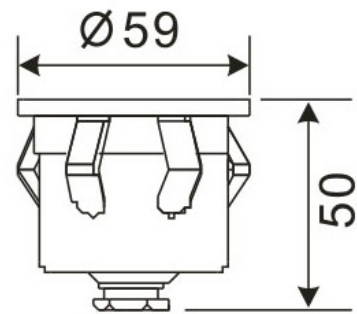

LED Recessed Lighting – LR-R00120

Model No.	LR-R00120
LED Type	5mm
LED Q'TY.	3*5
Beam Angle	15°
Minimum luminous flux(lm)	3*25
Voltage	120-240V
LED Watt	3*0.5W
Environmental Temperature	- 20°C~60°C
Environmental Humidity	0%-95%
Safety Class	III
Safety Type	IP65
Material	Aluminium
Driver	Exterior Incl